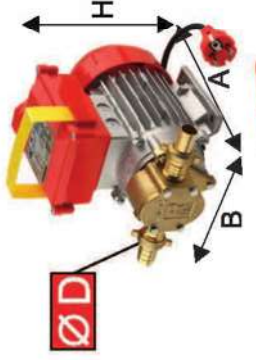

BE-G

BRONZO - BRONZE - BRONCE

"Viscosity? Not a problem"

Standard: INOX gears
Optional: PTFE gears