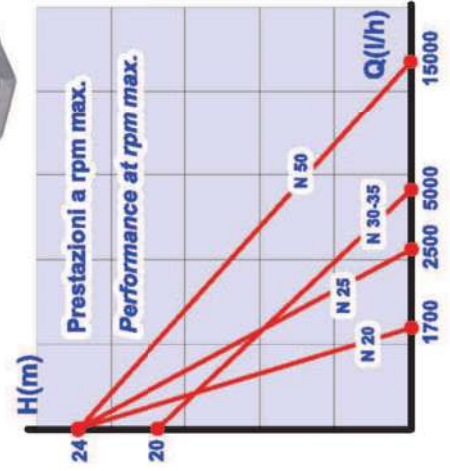

ØD

Code	Model	L/h	ØD mm	Hmax(m)	r.p.m. MAX.	A x B x H	Kg.	EAN code
290000	DRILL 14	1400	14	24	2850	70x100h120	1.5	8032706070164
330000	DRILL 20	1500	20	24	2850	70x100h120	1.5	8032706070171
340000	DRILL 25	2500	25	24	2850	80x100h120	2	8032706070188
940000	NOVAX DRILL 14	1400	14	24	2850	70x100h120	1.5	8032706070607
950000	NOVAX DRILL 20	1500	20	24	2850	70x100h120	1.5	8032706070614
560000	NOVAX DRILL 25	2500	25	24	2850	80x100h120	2	8032706070621