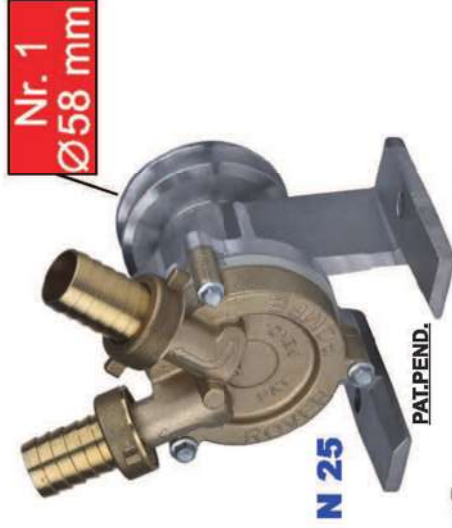

DRILL 14

PAT.PEND.

DRILL 20

PAT.PEND.

DRILL 25

PAT.PEND.

**NOVAX
DRILL 25**

Ø 9 mm

ØD

Code	Model	L/h	ØD mm	Hmax(m)	r.p.m. MAX.	A x B x H	Kg.	EAN code
290000	DRILL 14	1400	14	24	2850	70x100h120	1.5	8032706070164
330000	DRILL 20	1500	20	24	2850	70x100h120	1.5	8032706070171
340000	DRILL 25	2500	25	24	2850	80x100h120	2	8032706070188
940000	NOVAX DRILL 14	1400	14	24	2850	70x100h120	1.5	8032706070607
950000	NOVAX DRILL 20	1500	20	24	2850	70x100h120	1.5	8032706070614
560000	NOVAX DRILL 25	2500	25	24	2850	80x100h120	2	8032706070621