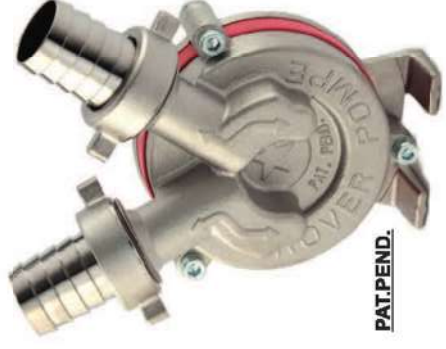

PAT.PEND.

**NOVAX
DRILL 25**