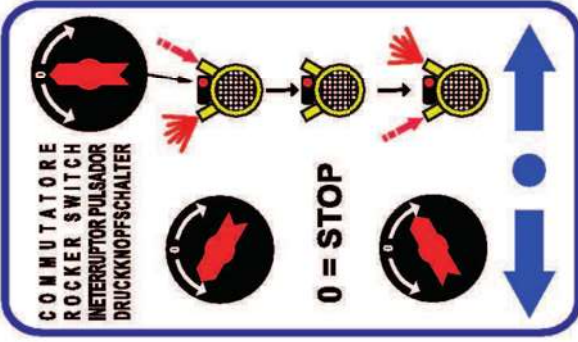

NOVAX-T
400 V - 50 Hz a.c.
INOSSIDABILE - INOXIDABLE

"Always ready to satisfy"