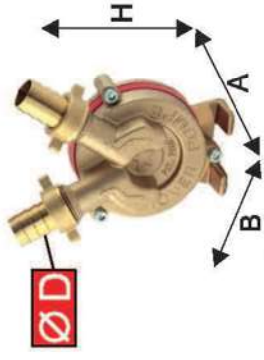

DRILL
BRONZO - BRONZE - BRONCE

DRILL Novax

INOSSIDABILE - INOXDABLE

**NOVAX
DRILL 14**

PAT.PEND.

**NOVAX
DRILL 20**

PAT.PEND.

PAT.PEND.

DRILL 14

PAT.PEND.

DRILL 20

PAT.PEND.

DRILL 25

PAT.PEND.

**NOVAX
DRILL 25**

Ø 9 mm

ØD

Code	Model	L/h	ØD mm	Hmax(m)	r.p.m. MAX.	A x B x H	Kg.	EAN code
290000	DRILL 14	1400	14	24	2850	70x100h120	1.5	8032706070164
330000	DRILL 20	1500	20	24	2850	70x100h120	1.5	8032706070171
340000	DRILL 25	2500	25	24	2850	80x100h120	2	8032706070188
940000	NOVAX DRILL 14	1400	14	24	2850	70x100h120	1.5	8032706070607
950000	NOVAX DRILL 20	1500	20	24	2850	70x100h120	1.5	8032706070614
560000	NOVAX DRILL 25	2500	25	24	2850	80x100h120	2	8032706070621