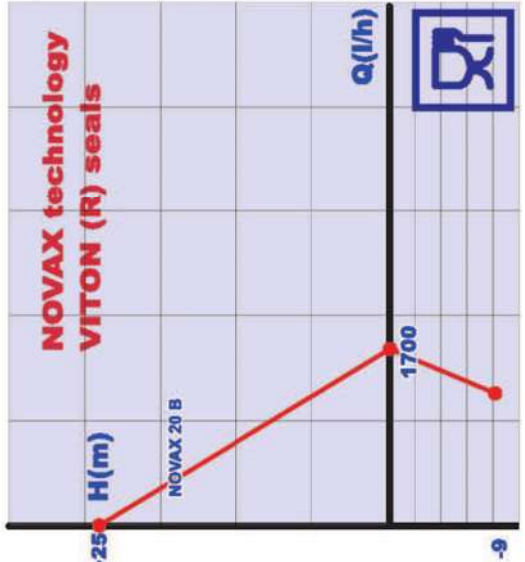

NOVAX 14 Oil

NOVAX 25 Oil

PAT.PEND.

PAT.PEND.

NOVAX 30 Oil

NOVAX 50 M

Code	Model	L/h (olive oil - water)	ØD mm	HP	Hmax(m)	r.p.m.	A X B x H	Kg.	EAN code
42000	NOVAX 10 Oil	300 - 420	10	0.4	10	2850	210x120h190	4	8032706071529
800000	NOVAX 14 Oil	600 - 900	14	0.6	10	1450	230x120h190	5	8032706070232
998000	NOVAX 25 Oil	1800 - 2500	25	0.9	12	1450	250x120h190	8	8032706071291
640000	NOVAX 30 Oil	3000 - 5000	30	1.2	15	1450	310x150h210	11	8032706070270
740000	NOVAX 50 M	11000 - 15000	50	3.0	20	1450	400x170h240	22	8032706070300

NOVAX 20 B

"The BEST choice of Home Brewers"

max 95°C

suitable for:
hot wort
hot juice
other hot drinks

**ATTENZIONE !
SUPERFICI CALDE**

**WARNING !
HOT PARTS**

Code	Model	L / h	ØD mm	HP	W	Hmax(m)	r.p.m.	A x B x H	Kg.	EAN code
964000	NOVAX 20 B	1700	20	0.5	340	25	2850	230x120x190	5	8032706072526