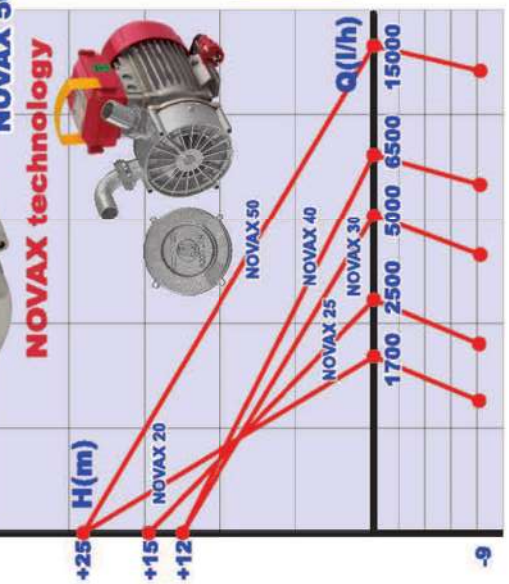

NOVAX 50 M

Code	Model	L/h	ØD mm	HP	W	Hmax(m)	r.p.m.	A x B x H	Kg.	EAN code
790000	NOVAX 20 M	1700	20	0.5	340	25	2850	230x120x190	5	8032706070249
780000	NOVAX 25 M	2400	25	0.6	420	12	1450	250x120x190	6	8032706070256
770000	NOVAX 30 M	5000	30	1.0	650	15	1450	310x150x210	10	8032706070263
750000	NOVAX 40 M	6500	40	1.2	800	15	1450	320x150x210	11	8032706070294
740000	NOVAX 50 M	15000	50	3	2100	25	1450	400x170x240	22	8032706070300
790000 BP	NOVAX 20 By-Pass	800-1700	20	0.5	340	25	2850	230x120x190	5	8032706072694
730000 BP	NOVAX 25 By-Pass	1500-2500	25	0.8	460	20	2850	230x120x190	6	8032706072618