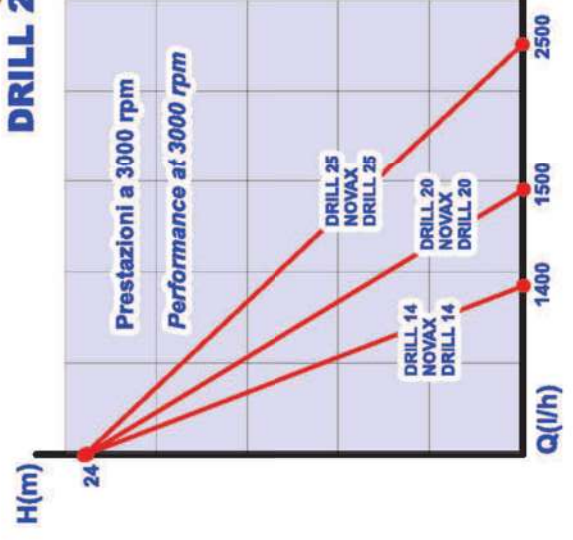

ØD

Code	Model	L/h	ØD mm	Hmax(m)	r.p.m. MAX.	A x B x H	Kg.	EAN code
290000	DRILL 14	1400	14	24	2850	70x100h120	1.5	8032706070164
330000	DRILL 20	1500	20	24	2850	70x100h120	1.5	8032706070171
340000	DRILL 25	2500	25	24	2850	80x100h120	2	8032706070188
940000	NOVAX DRILL 14	1400	14	24	2850	70x100h120	1.5	8032706070607
950000	NOVAX DRILL 20	1500	20	24	2850	70x100h120	1.5	8032706070614
560000	NOVAX DRILL 25	2500	25	24	2850	80x100h120	2	8032706070621