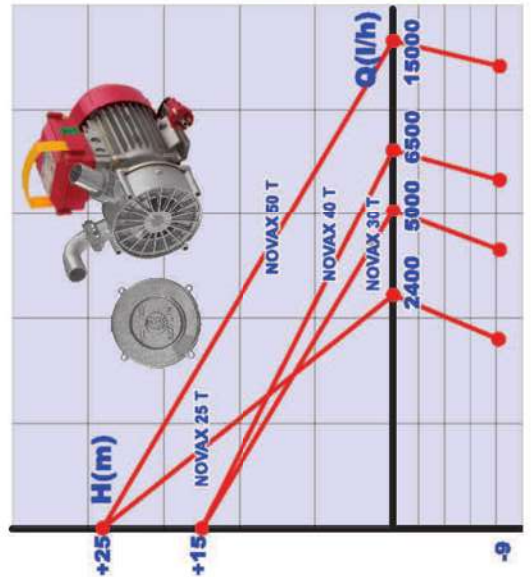

Code	Model	L/h	ØD mm	HP	W	Hmax(m)	r.p.m.	A x B x H	Kg.	EAN code
280000 CE	NOVAX 25 T	2400	25	0.8	540	25	2850	230x120h190	6	8032706073028
320000	NOVAX 30 T	5000	30	1.0	720	15	1450	300x150h210	10	8032706070508
970000	NOVAX 40 T	6500	40	1.2	800	15	1450	320x150h210	11	8032706070522
980000	NOVAX 50 T	15000	50	3.0	2100	25	1450	400x170h240	22	8032706070539