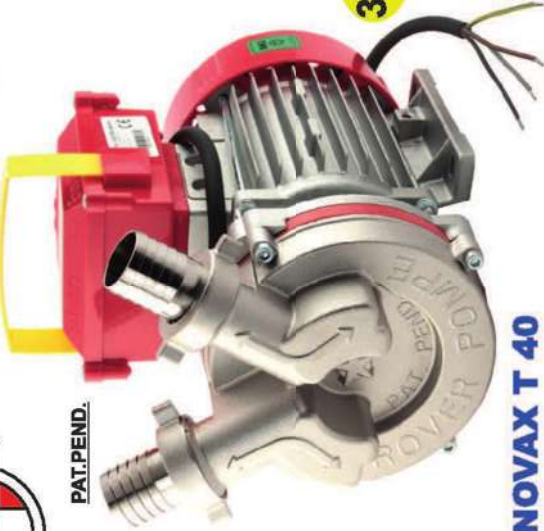

ROVER
230 V - 50 Hz a.c.

© COPYRIGHT ROVER POMPE snc

PAT.PEND.

PAT.PEND.

PAT.PEND.

PAT.PEND.

BRONZO - BRONZE - BRONCE

"Innovation, a look ahead"

NOVAX-T
400 V - 50 Hz a.c.
INOSSIDABILE - INOXIDABLE

"Always ready to satisfy"

© COPYRIGHT ROVER POMPE snc

NOVAX T 25

PAT.PEND.

NOVAX T 40

PAT.PEND.

NOVAX T 30