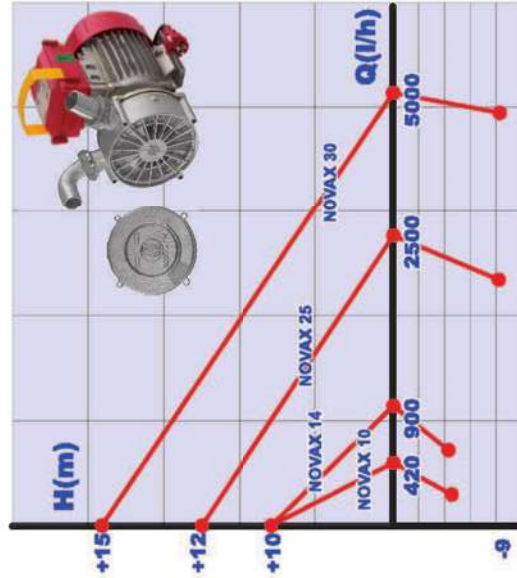

NOVAX 14 Oil

NOVAX 25 Oil

PAT.PEND.

PAT.PEND.

NOVAX 30 Oil

NOVAX 50 M

Code	Model	L/h (olive oil - water)	ØD mm	HP	Hmax(m)	r.p.m.	A X B x H	Kg.	EAN code
42000	NOVAX 10 Oil	300 - 420	10	0.4	10	2850	210x120h190	4	8032706071529
800000	NOVAX 14 Oil	600 - 900	14	0.6	10	1450	230x120h190	5	8032706070232
998000	NOVAX 25 Oil	1800 - 2500	25	0.9	12	1450	250x120h190	8	8032706071291
640000	NOVAX 30 Oil	3000 - 5000	30	1.2	15	1450	310x150h210	11	8032706070270
740000	NOVAX 50 M	11000 - 15000	50	3.0	20	1450	400x170h240	22	8032706070300