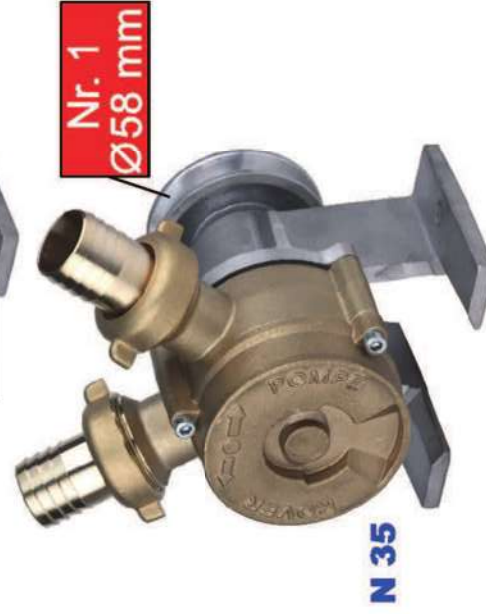

ROVER
230 V - 50 Hz a.c.

© COPYRIGHT ROVER POMPE snc

PAT.PEND.

PAT.PEND.

PAT.PEND.

PAT.PEND.

BRONZO - BRONZE - BRONCE

"Innovation, a look ahead"

DRILL 14

PAT.PEND.

DRILL 20

PAT.PEND.

DRILL 25

PAT.PEND.

**NOVAX
DRILL 25**

Ø 9 mm

ØD

Code	Model	L/h	ØD mm	Hmax(m)	r.p.m. MAX.	A x B x H	Kg.	EAN code
290000	DRILL 14	1400	14	24	2850	70x100h120	1.5	8032706070164
330000	DRILL 20	1500	20	24	2850	70x100h120	1.5	8032706070171
340000	DRILL 25	2500	25	24	2850	80x100h120	2	8032706070188
940000	NOVAX DRILL 14	1400	14	24	2850	70x100h120	1.5	8032706070607
950000	NOVAX DRILL 20	1500	20	24	2850	70x100h120	1.5	8032706070614
560000	NOVAX DRILL 25	2500	25	24	2850	80x100h120	2	8032706070621