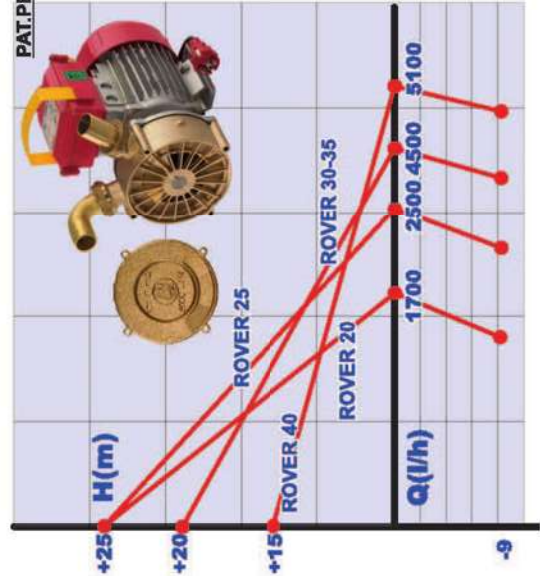

Code	Model	L/h	ØD mm	HP	Hmax(m)	r.p.m.	A x B x H	Kg.	EAN code
300000 CE	ROVER 20 CE	1700	20	0.5	25	2850	230x120h190	5	8032706073271
540000 CE	ROVER 25 CE	2500	25	0.8	25	2850	230x120h190	6	8032706071390
965000	ROVER 30 CE	4500	30	1.0	20	2800	255x160h190	8	8032706071444
961000	ROVER 35 CE	4500	35	1.0	20	2800	255x160h190	8	8032706071468
110000 CE	ROVER 40 CE	5100	40	1.0	15	1450	320x150h210	11	8032706072502