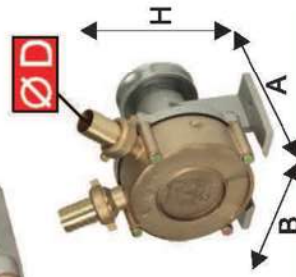

ØD

Code	Model	L/h	ØD mm	Hmax(m)	r.p.m. MAX.	A x B x H	Kg.	EAN code
290000	DRILL 14	1400	14	24	2850	70x100h120	1.5	8032706070164
330000	DRILL 20	1500	20	24	2850	70x100h120	1.5	8032706070171
340000	DRILL 25	2500	25	24	2850	80x100h120	2	8032706070188
940000	NOVAX DRILL 14	1400	14	24	2850	70x100h120	1.5	8032706070607
950000	NOVAX DRILL 20	1500	20	24	2850	70x100h120	1.5	8032706070614
560000	NOVAX DRILL 25	2500	25	24	2850	80x100h120	2	8032706070621