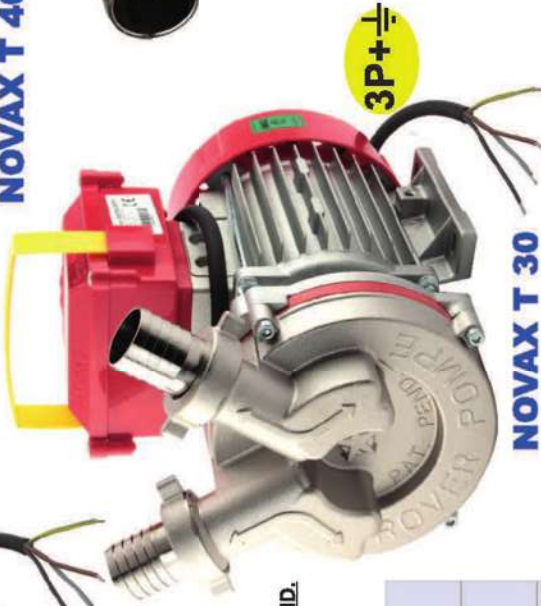

ROVER
230 V - 50 Hz a.c.

© COPYRIGHT ROVER POMPE snc

PAT.PEND.

PAT.PEND.

PAT.PEND.

PAT.PEND.

BRONZO - BRONZE - BRONCE

"Innovation, a look ahead"

NOVAX-T
400 V - 50 Hz a.c.
INOSSIDABILE - INOXIDABLE

"Always ready to satisfy"

© COPYRIGHT ROVER POMPE snc

NOVAX T 25

PAT.PEND.

NOVAX T 40

PAT.PEND.

NOVAX T 30